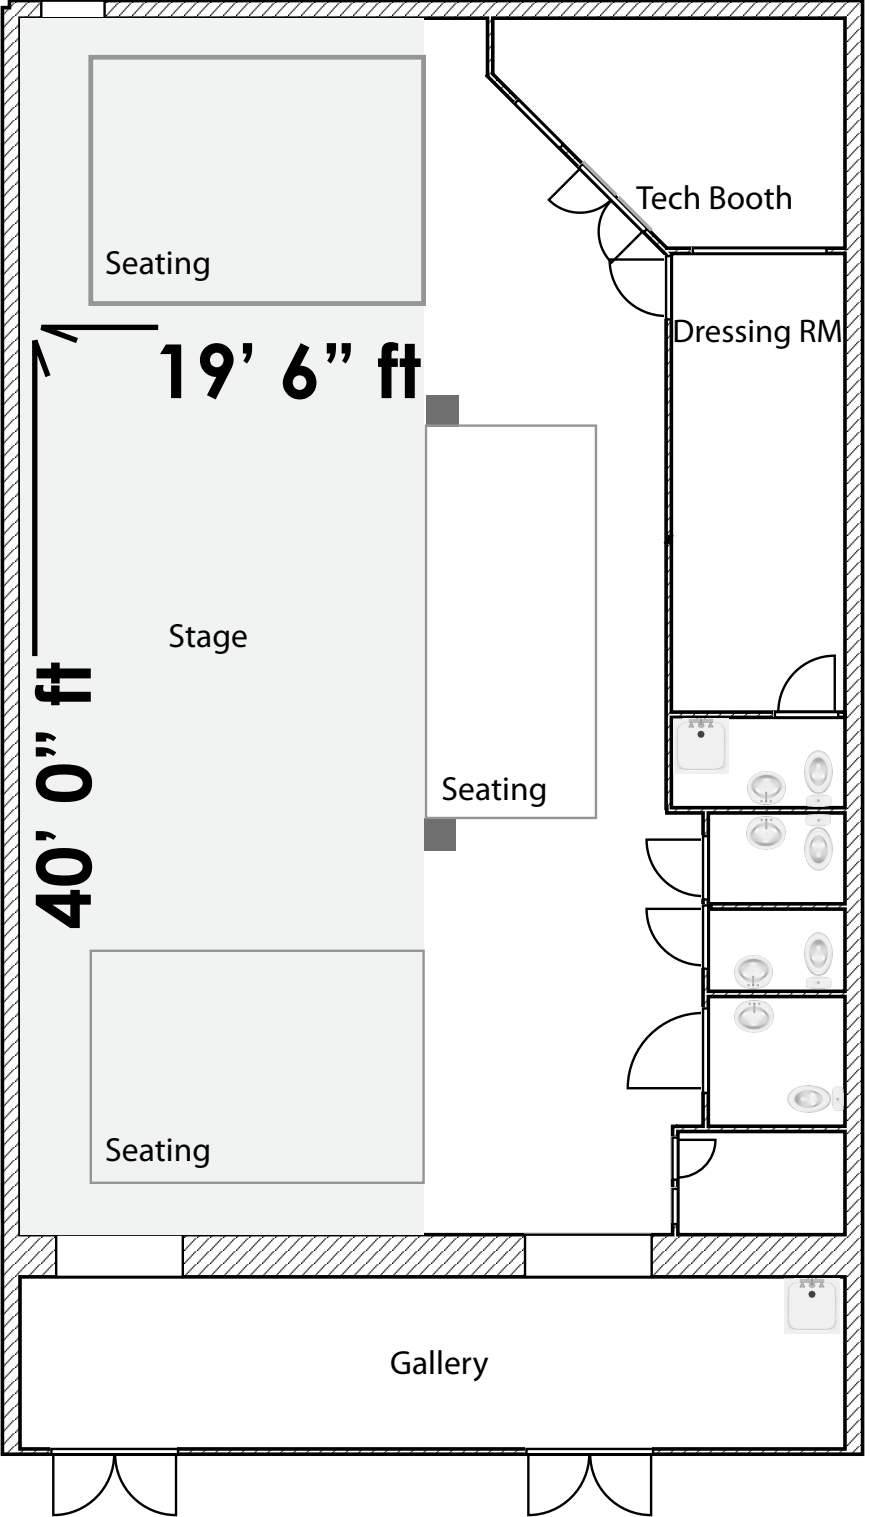

40' 0" ft

Seating

Tech Booth

Dressing RM

19' 6" ft

Stage

Seating

40' 0" ft

Seating

Gallery

BIG 80' 0" ft